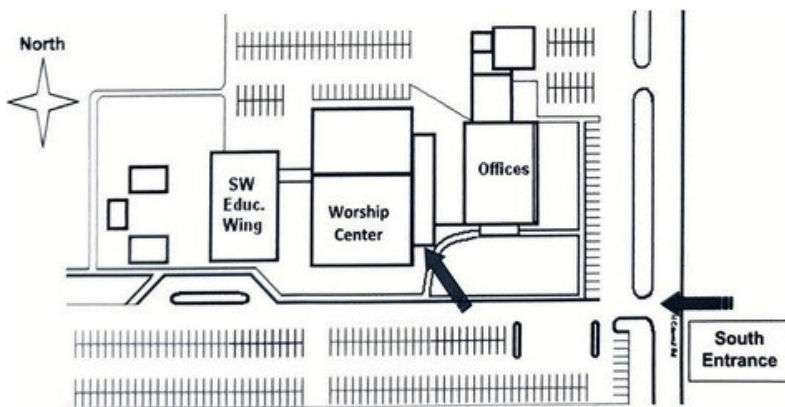

Directions

New Families @ 6:45pm

Returning Families @ 7:00pm

- Heritage Baptist Church Worship Center
- 3/10 mile North of Memorial Road on Council Road
- Church is on West Side of Council
- Take the South entrance into the church parking lot and enter the double doors at the Southeast corner of the church.